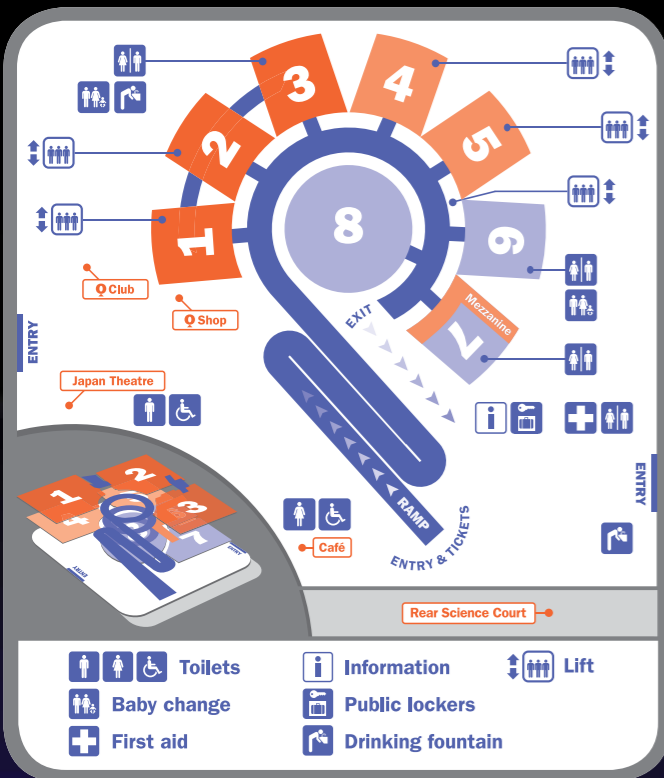

Questacon

The National Science and Technology Centre

Welcome to Questacon, Australia's National Science and Technology Centre!

Explore and ask our staff questions to extend your family's learning. As you investigate new ideas together, you and your family will become successful lifelong learners.

Going Places

Humans have developed many modes of transport to get around much faster than our legs could ever take us. Now travel is possible like never before. *Going Places* is an interactive science exhibition from Scitech. If you have ever wanted to pilot an airship, ride on a hovercraft, or control traffic in a city, now is your big chance!

Ends November 2011.

Imagination Factory—Invent and Play

With dozens of hands-on interactive exhibits this exhibition will have the gears of your mind spinning with new ways to think about the mechanical world around you.

Opens November 2011.